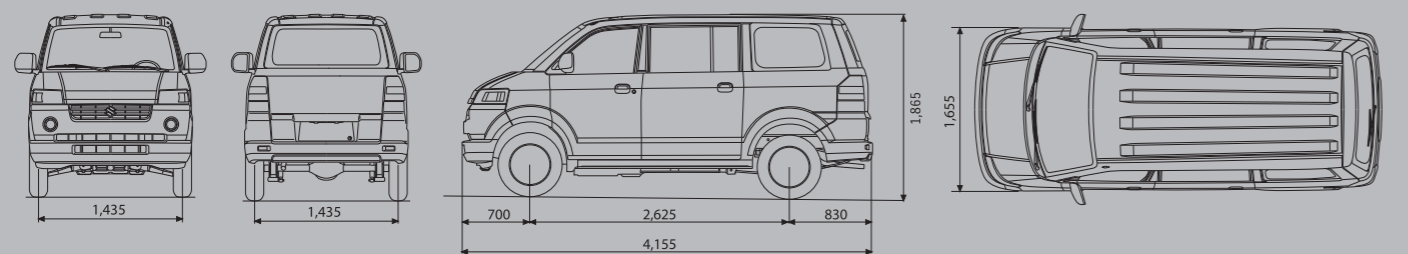

EQUIPMENT LIST / DAFTAR PERLENGKAPAN

		APV		APV ARENA	
		GE	GL	GX	SGX
Engine		Petrol	Petrol	Petrol	Petrol
Drive System		2WD	2WD	2WD	2WD
Seating Capacity		8	7	7	7
CHASSIS					
Tyres and Wheels	185/80 R14 + Steel Wheels	●	-	-	-
	185/80 R14 + Alloy Wheels	-	●	-	-
	195/65 R15 + Alloy Wheels	-	-	●	●
EXTERIOR					
Bumper	Body Colored	●	●	●	●
Front Grille	Black	●	-	-	-
	Chrome	-	1	2	3
Outside Door Handles	Black	●	●	-	-
	Body Colored	-	-	●	-
	Chrome	-	-	-	●
VISIBILITY					
Headlamps	Halogen Multireflector	●	●	●	●
	Black	●	●	-	-
Outside Door Mirrors	Body Colored	-	-	●	-
	Chrome	-	-	-	●
	Electric	-	-	●	●
	Foldable Mirror	-	-	-	●
STEERING AND INSTRUMENT PANEL					
3-spoke Steering Wheel		●	●	●	●
Power Steering		●	●	●	●
DRIVING AMENITIES					
Electric Windows		-	●	●	●
Air Conditioner		●	●	●	●
Audio		●	●	●	●
Antenna		●	●	●	●
INTERIOR					
Cabin Lights	Front Cabin Light (3-Position)	●	●	●	●
Bottle Holder	Front x2	-	●	●	●
Fuel Lid Opener		-	●	●	●
Storage Pockets	Front Door	-	●	●	●
SEATS					
Front Seats	Head Restraints	●	●	●	●
2nd Row	Head Restraints	●	●	●	●
3rd Row	Head Restraints	-	-	●	●
SAFETY AND SECURITY					
SRS Front Dual Airbags		●	●	●	●
Seatbelts	Front: 3-Point ELR Seatbelts with Pretensioners and Force Limiters	●	●	●	●
	2nd Row	●	●	●	●
	3rd Row	-	-	●	●

DIMENSIONS***